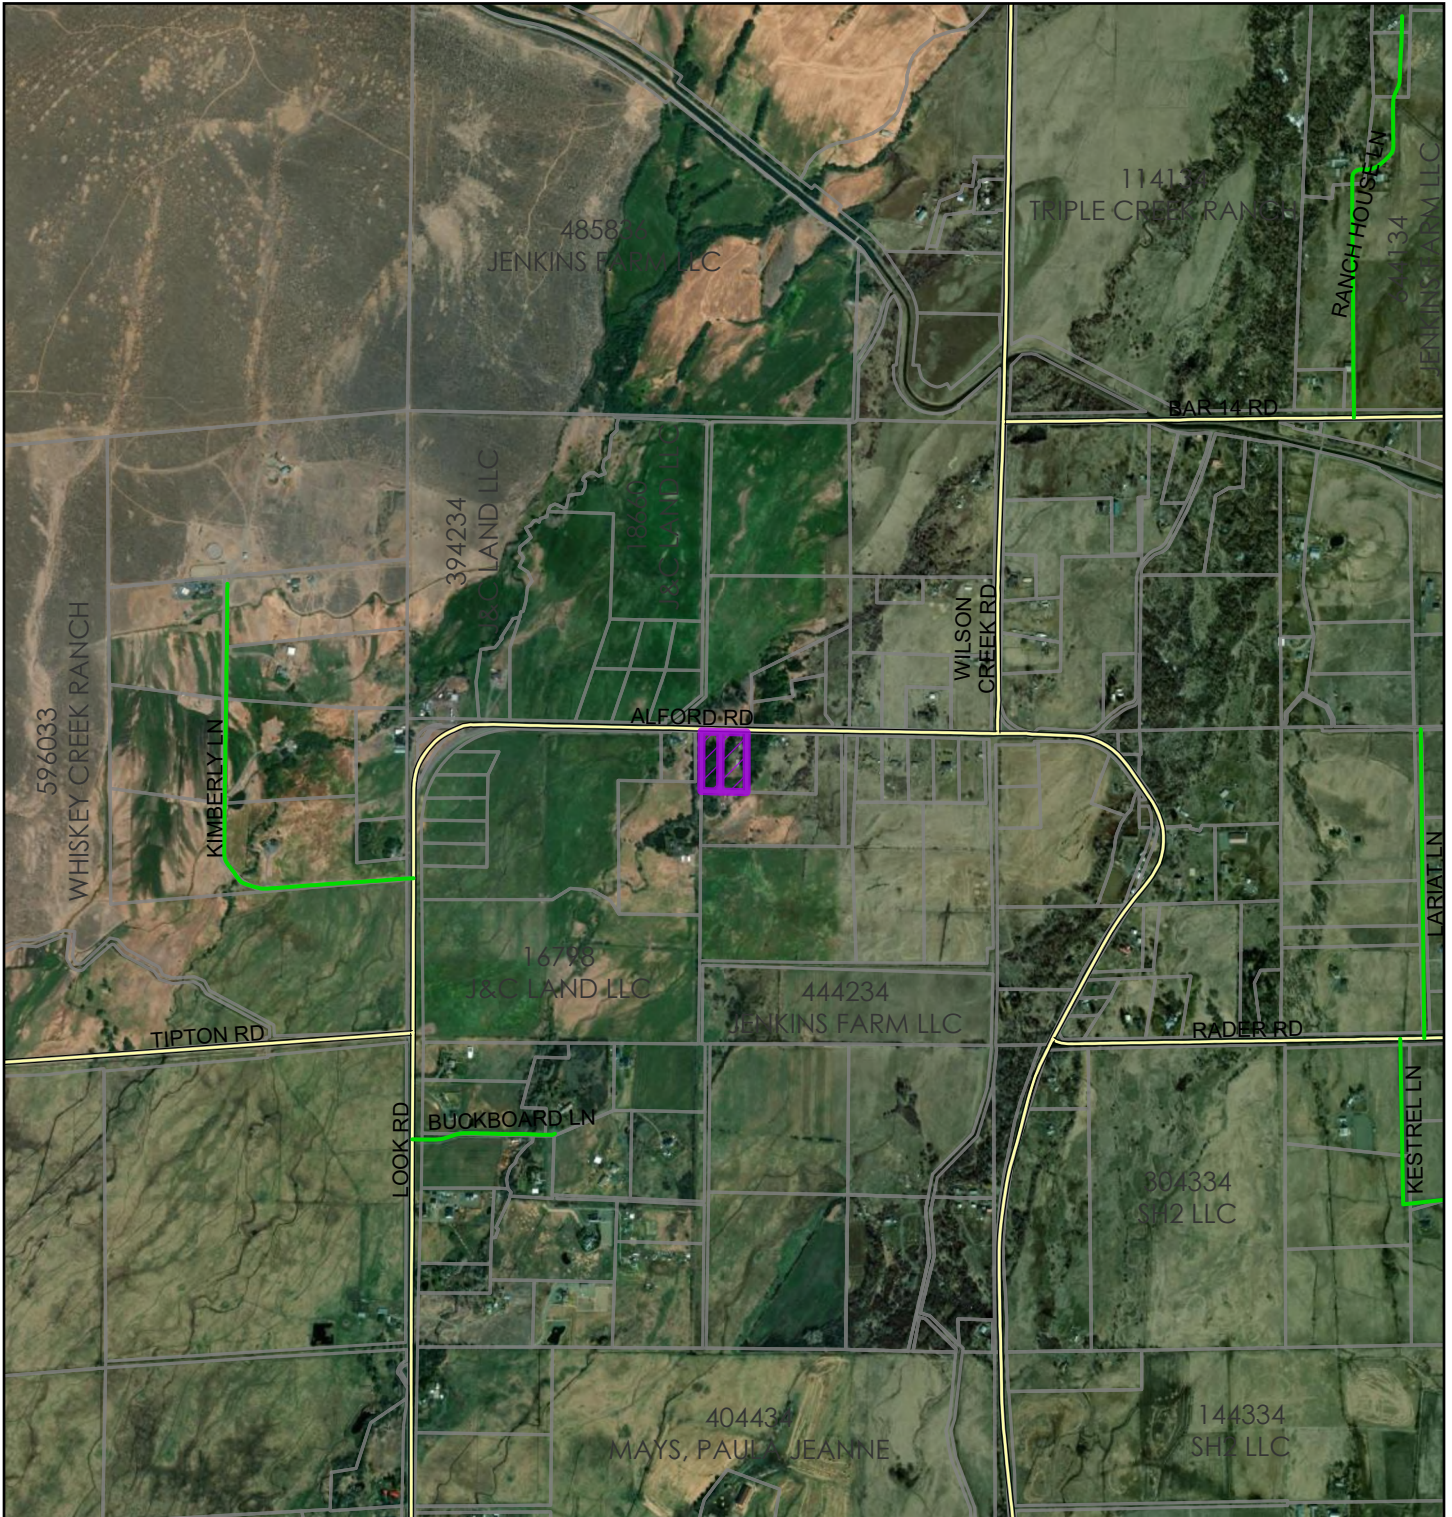

# CU-26-00001 Jentges

## Vicinity View

Vantor

2026

0 500 1,000 Feet

0 310 620 Meters

Coordinate System: NAD 1983 StatePlane Washington South FIPS 4602 Feet